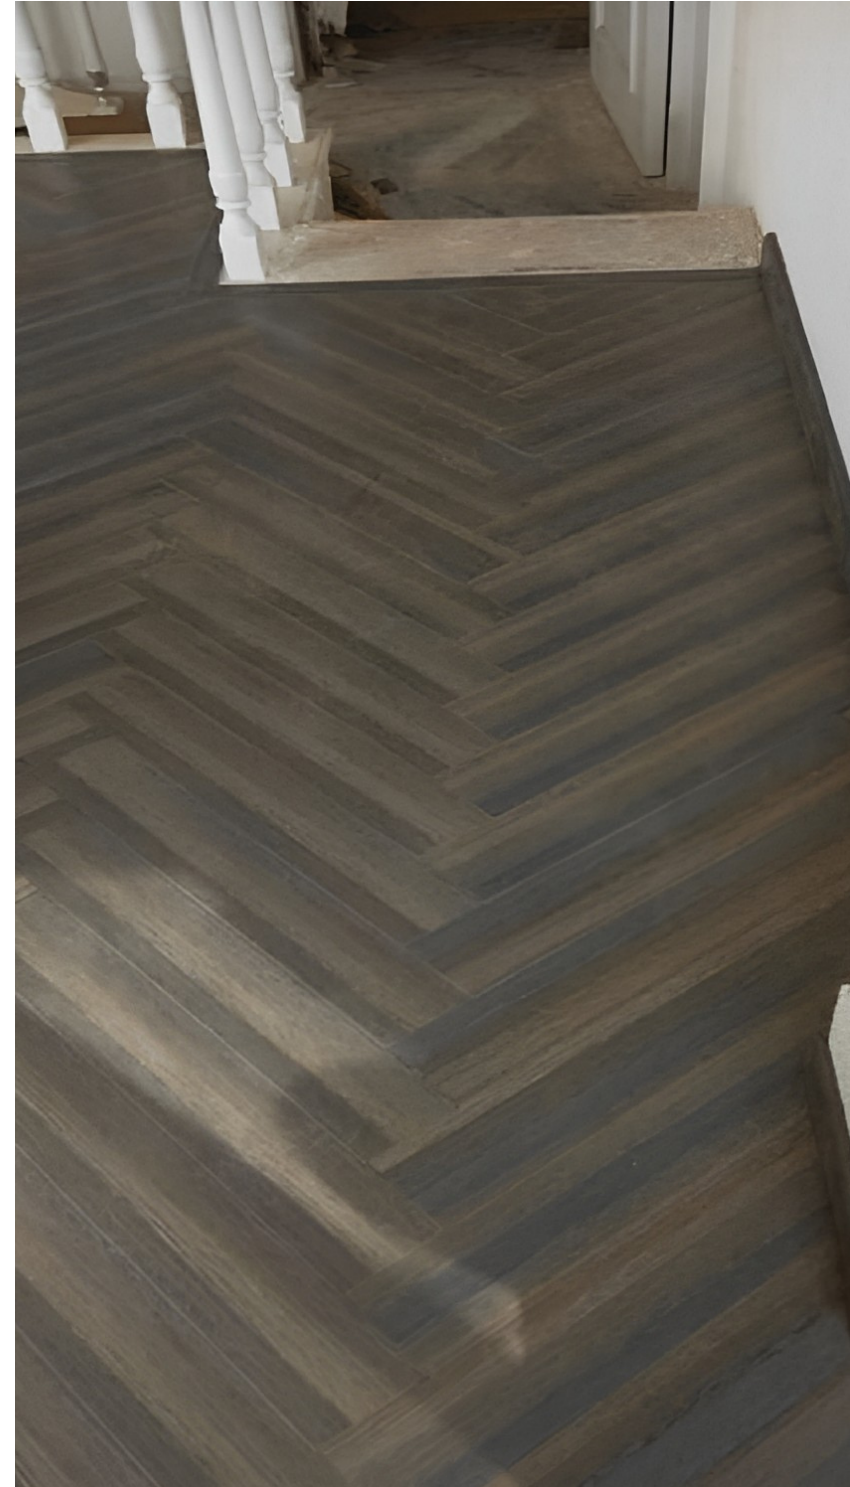

Imperial Herringbone Flooring

GRID FLOORS
PRIVATE LIMITED

luxury flooring

Herringbone is a classic European pattern that is made from blocks and assembled on a right angle that creates the typical Vshape.

Our IMPERIAL Herringbone Flooring is inspired from modern art & urban tones to create a visual masterpiece for your floors.

With our new range, we let the DESIGN speak for itself.

IMPERIAL Herringbone Flooring have a rich history as a traditional floor pattern introduced in Europe & offers the versatility of multi pattern installation.

Our IMPERIAL Collection will not only add luxury to your décor but also add a touch of prestige to your interior space.