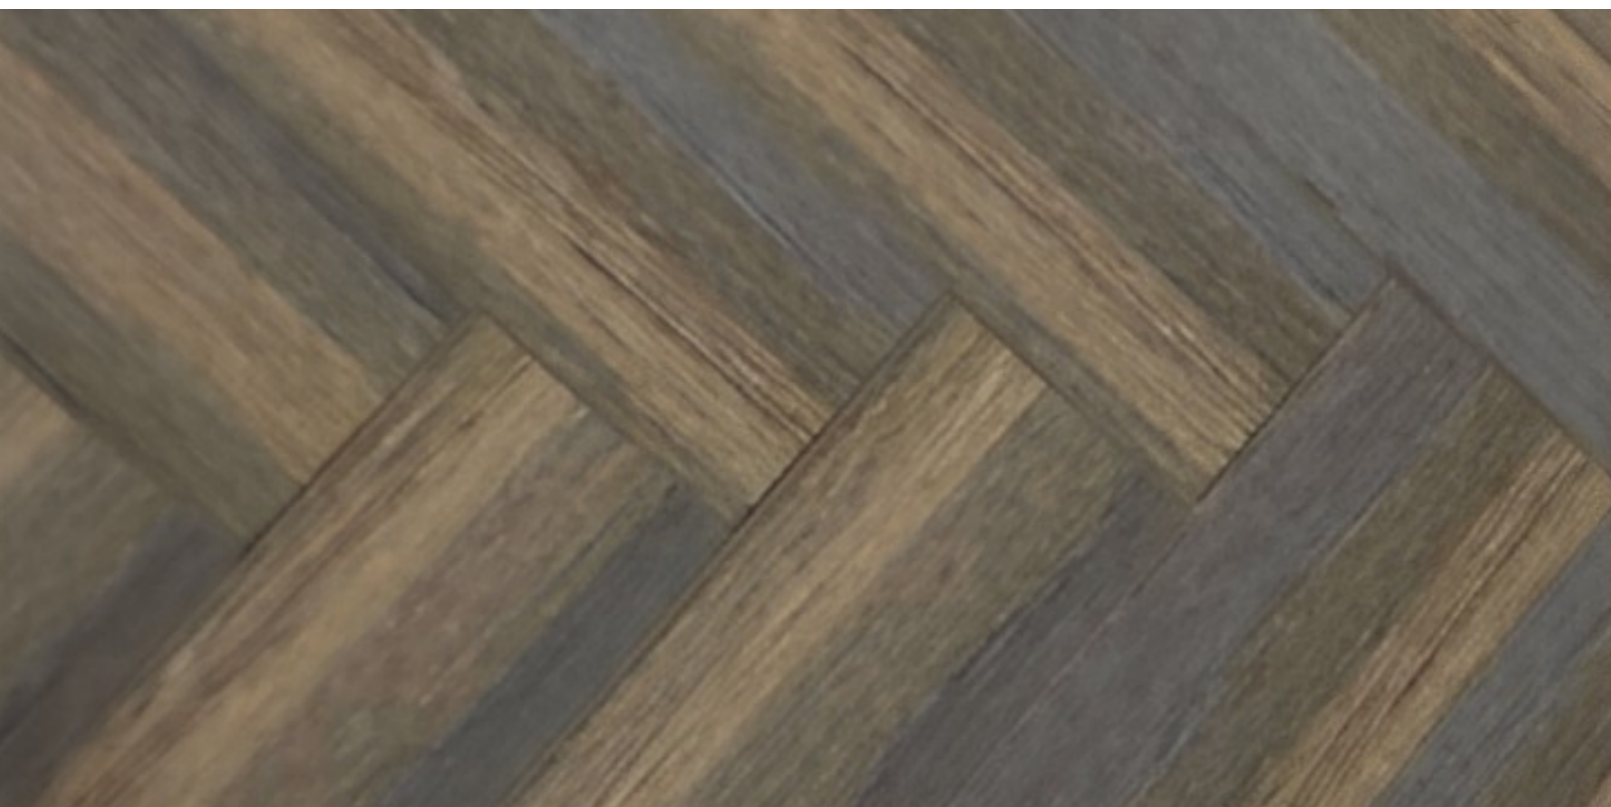

IMPERIAL HERRINGBONE

BY GRID FLOORS

EXCLUSIVE WOOD
FLOORING

Imperial Herringbone Flooring

GRID FLOORS
PRIVATE LIMITED

luxury flooring

Herringbone is a classic European pattern that is made from blocks and assembled on a right angle that creates the typical Vshape.

Our IMPERIAL Herringbone Flooring is inspired from modern art & urban tones to create a visual masterpiece for your floors.

With our new range, we let the DESIGN speak for itself.

IMPERIAL Herringbone Flooring have a rich history as a traditional floor pattern introduced in Europe & offers the versatility of multi pattern installation.