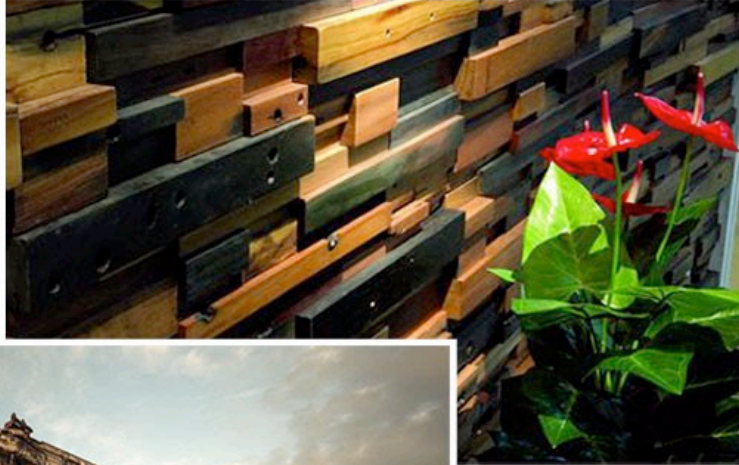

Old Ship Wood Deck & Wall Panel

Old-fashioned reclaimed boat planks, rich in history and beauty.

Have you ever wondered what happens when a ship is too old to be repaired?

It is an innovative way to take IPE wood from decommissioned fishing boats and turn them into beautiful eco-friendly IPE wood planks.

The vicissitudes of history, The weathered wood ...

IPE Wooden Deck & Wall Panel

Standard Size: 20X95 or 145 x 1,fit to 9 fit

Material: Old Ship Wood

IPE Wood Panels look great within many applications which include DECK, Wall Accents, Décor Detail Areas within Swimming pools, Balconies, Terraces, Coffee Shops,

Our reclaimed IPE wood collection's made from authentic boat Ipe wood. All our reclaimed IPE wood Deck, and wall planks are responsibly sourced and created by hand. Reclaimed wood panels are unique and have been naturally weathered over time by the elements.