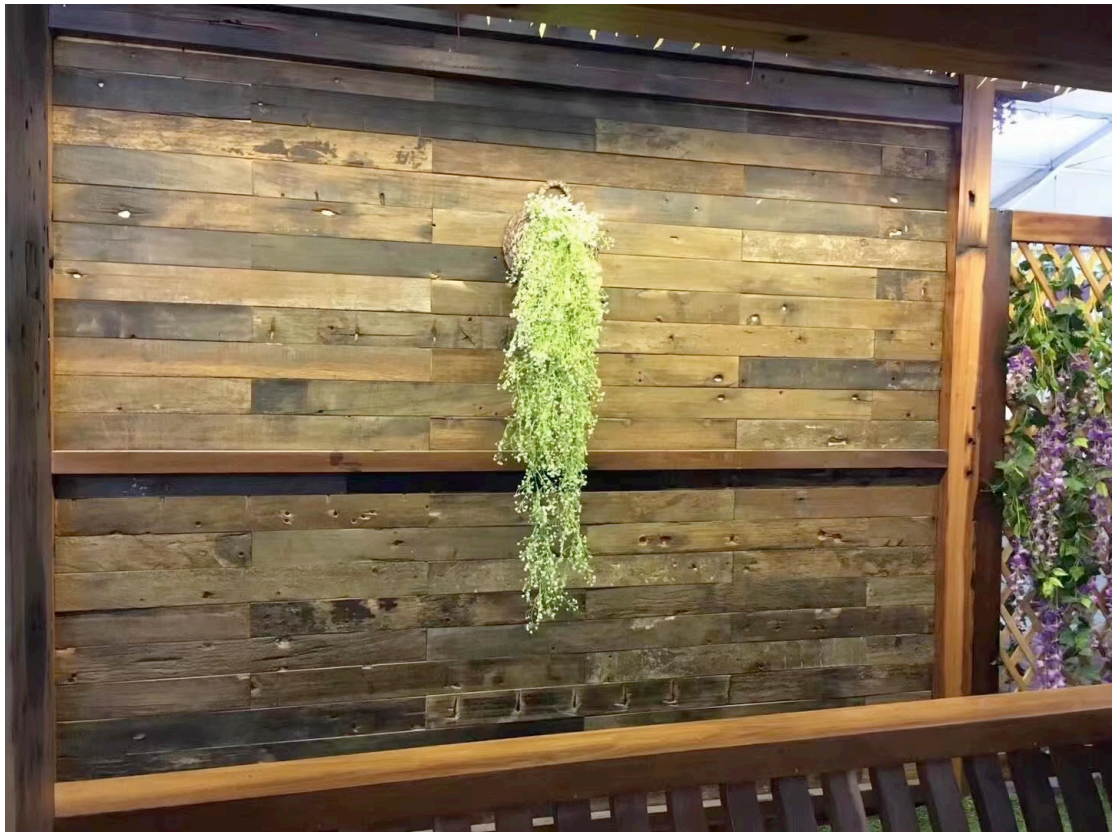

Old Ship Wood Deck & Wall Panel

Old-fashioned reclaimed boat planks, rich in history and beauty.

Have you ever wondered what happens when a ship is too old to be repaired?

It is an innovative way to take IPE wood from decommissioned fishing boats and turn them into beautiful eco-friendly IPE wood planks.

The vicissitudes of history, The weathered wood ...

IPE Wooden Deck & Wall Panel

Standard Size: 20X95 or 145 x 1,fit to 9 fit

Material: Old Ship Wood

IPE Wood Panels look great within many applications which include DECK, Wall Accents, Décor Detail Areas within Swimming pools, Balconies, Terraces, Coffee Shops,

Boutiques, Retail, Restaurant's, Back Bars, Hotel, Casinos or any Hospitality or Commercial and Medical / Health, Dental Reception Installations. Also because of the nature of these **Old Ship Panels** exterior design applications for Patios, Entrances and Special Applications are encouraged.