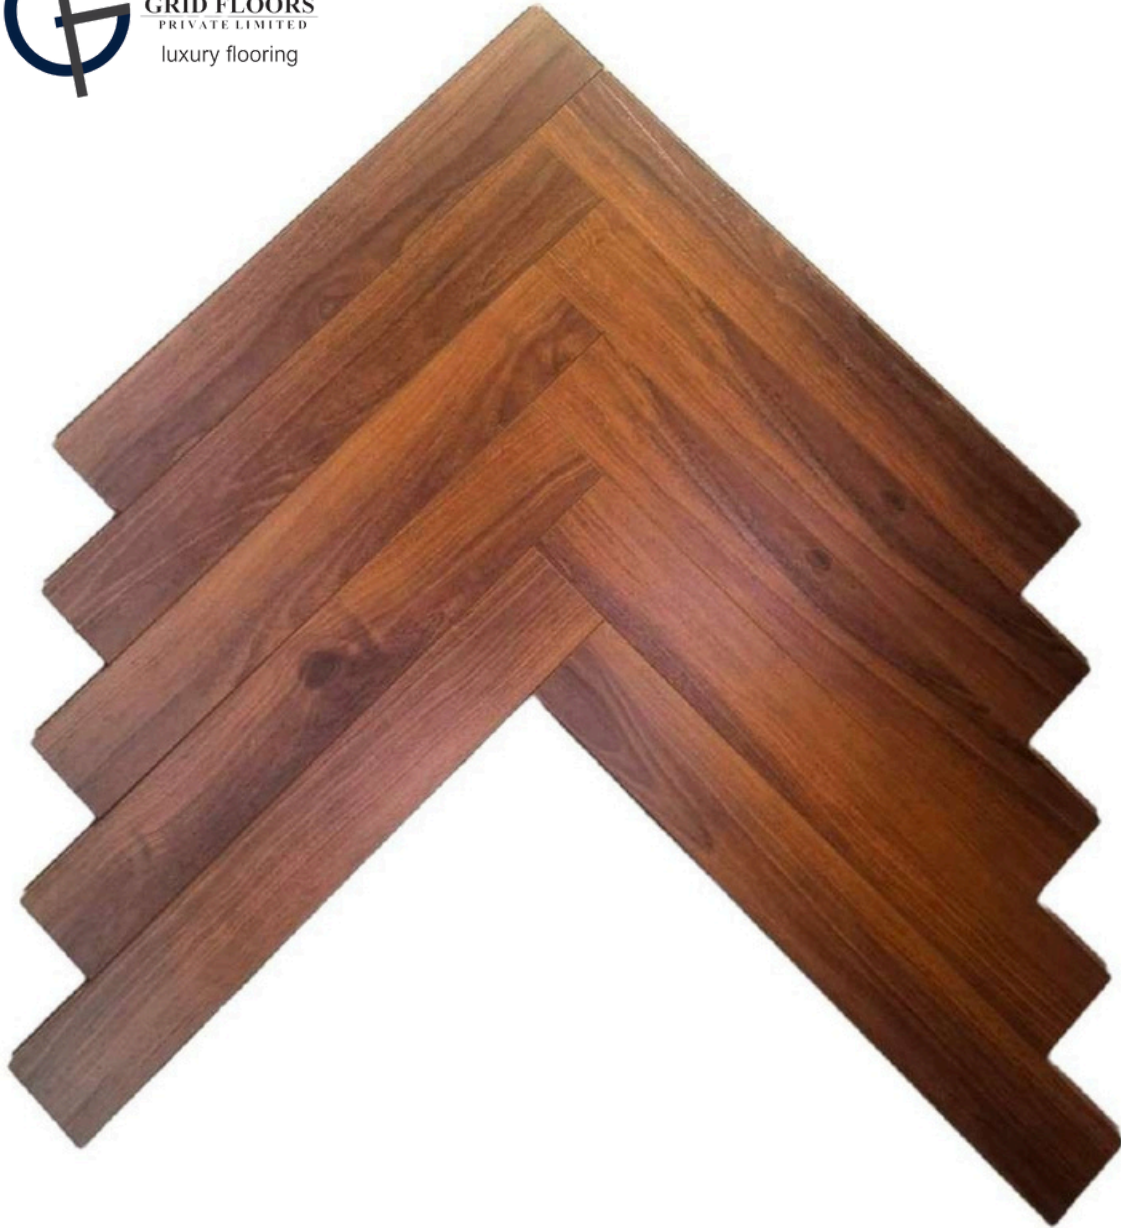

8mm | Herringbone AC5

DALLAS BROWN
(9012)

600 X 90 X 8MM

Box Area
23.24 Sq.ft/Box