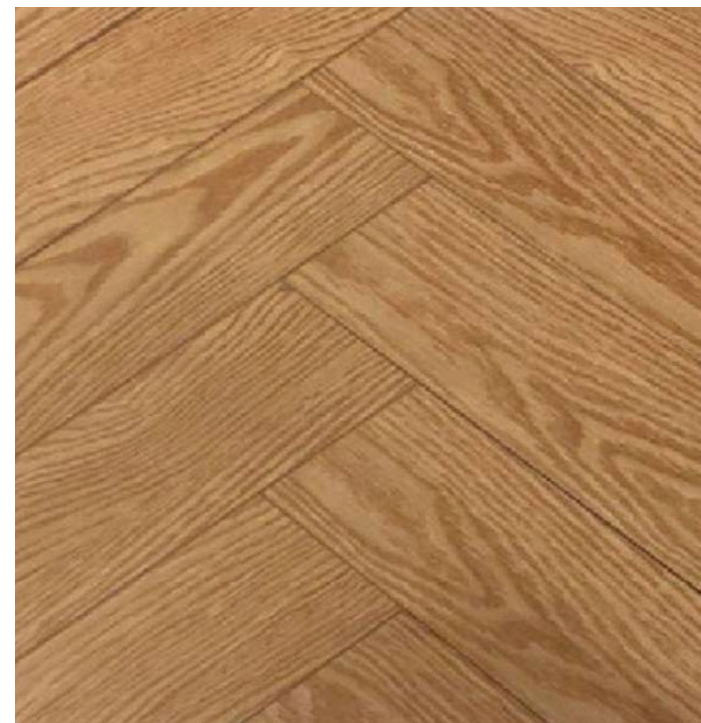

GRID FLOORS
PRIVATE LIMITED
luxury flooring

EXCLUSIVE WOOD FLOORING

IMPERIAL HERRINGBONE

IMPERIAL HERRINGBONE

Herringbone is a classic European pattern that is made from blocks and assembled on a right angle that creates the typical V shape. Our IMPERIAL Herringbone Flooring is inspired from modern art & urban tones to create a visual masterpiece for your floors. With our new range, we let the DESIGN speak for itself. IMPERIAL Herringbone Flooring have a rich history as a traditional floor pattern introduced in Europe & offers the versatility of multi pattern installation. Our IMPERIAL Collection will not only add luxury to your décor but also add a touch of prestige to your interior space.

600 X 100 X 10MM

Box Area
15.49 Sq.ft/Box

WWW.GRIDFLOORS.COM

AFRICAN WENGE - 7022

AMERICAN OAK - 7024

SMOKED OAK - 7027

GRID FLOORS
PRIVATE LIMITED

luxury flooring