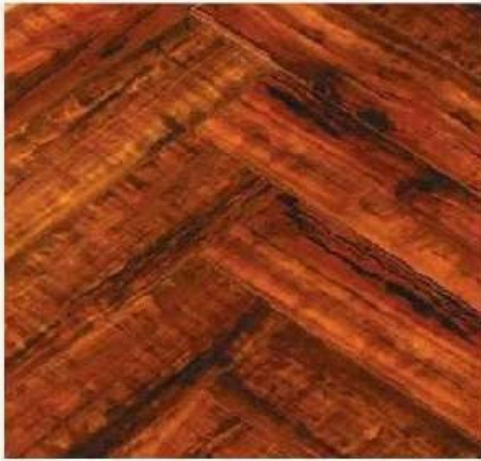

GRID FLOORS
PRIVATE LIMITED
luxury flooring

EXCLUSIVE WOOD FLOORING

IMPERIAL HERRINGBONE

IMPERIAL HERRINGBONE

Herringbone is a classic European pattern that is made from blocks and assembled on a right angle that creates the typical V shape. Our IMPERIAL Herringbone Flooring is inspired from modern art & urban tones to create a visual masterpiece for your floors. With our new range, we let the DESIGN speak for itself. IMPERIAL Herringbone Flooring have a rich history as a traditional floor pattern introduced in Europe & offers the versatility of multi pattern installation. Our IMPERIAL Collection will not only add luxury to your décor but also add a touch of prestige to your interior space.

BLUE SAPPHIRE - 7025

TEXAS BROWN - 7026

AMERICAN OAK - 7024

SMOKED OAK - 7027

GRID FLOORS
PRIVATE LIMITED

luxury flooring

*Imperial
Herringbone
Flooring*

AFRICAN WENGE - 7022

BLUE SAPPHIRE -7025

TEXAS BROWN -7026

AMERICAN OAK-7024

SMOKED OAK -7027

AFRICAN WENGE -7022

10mm | Herringbone AC5

AFRICAN WENGE
(7022)

600 X 100 X 10MM