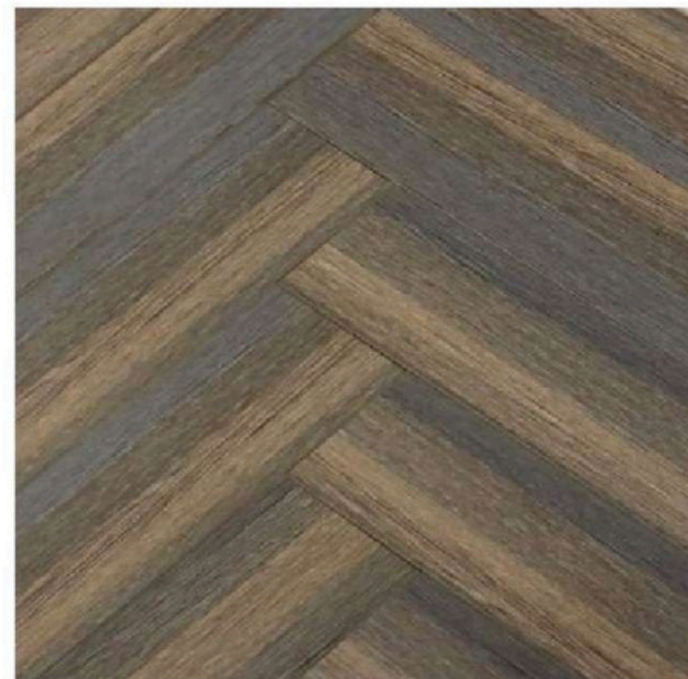

GRID FLOORS
PRIVATE LIMITED
luxury flooring

EXCLUSIVE WOOD FLOORING

IMPERIAL HERRINGBONE

IMPERIAL HERRINGBONE

Herringbone is a classic European pattern that is made from blocks and assembled on a right angle that creates the typical V shape. Our IMPERIAL Herringbone Flooring is inspired from modern art & urban tones to create a visual masterpiece for your floors. With our new range, we let the DESIGN speak for itself. IMPERIAL Herringbone Flooring have a rich history as a traditional floor pattern introduced in Europe & offers the versatility of multi pattern installation. Our IMPERIAL Collection will not only add luxury to your décor but also add a touch of prestige to your interior space.

600 X 100 X 10MM

Box Area
15.49 Sq.ft/Box

WWW.GRIDFLOORS.COM

AFRICAN WENGE - 7022

AMERICAN OAK - 7024

SMOKED OAK - 7027

GRID FLOORS
PRIVATE LIMITED

luxury flooring

BLUE SAPPHIRE - 7025

TEXAS BROWN - 7026

GRID FLOORS
PRIVATE LIMITED
luxury flooring

TECHNICAL SPECIFICATIONS

Collection	IMPERIAL -HERRINGBONE FLOORING COLLECTION
Surface Structure	Embossed Surface with Designer Wood Textures -V Groove
Overlay	Highly Resistant Surface impregnated with Melamine Resins and Aluminium Oxide
Substrate	High Density Fibre Board of E1 Standards
Balancer	Melamine Impregnated paper
Abrasion Class	AC5, Class 33
Application Areas	Ideal for Heavy Residential and General Commercial Use
Installation	Arc Click System with Moisture Resistant Yellow Backing
Dimensions	600 x 100 x 10mm
Boards/Box	24Pcs.
Area/Box	1.44 sq.mtrs per box/15.49 sq.ft per box.
Price	Rs. 225/- Per Sq.Ft +++