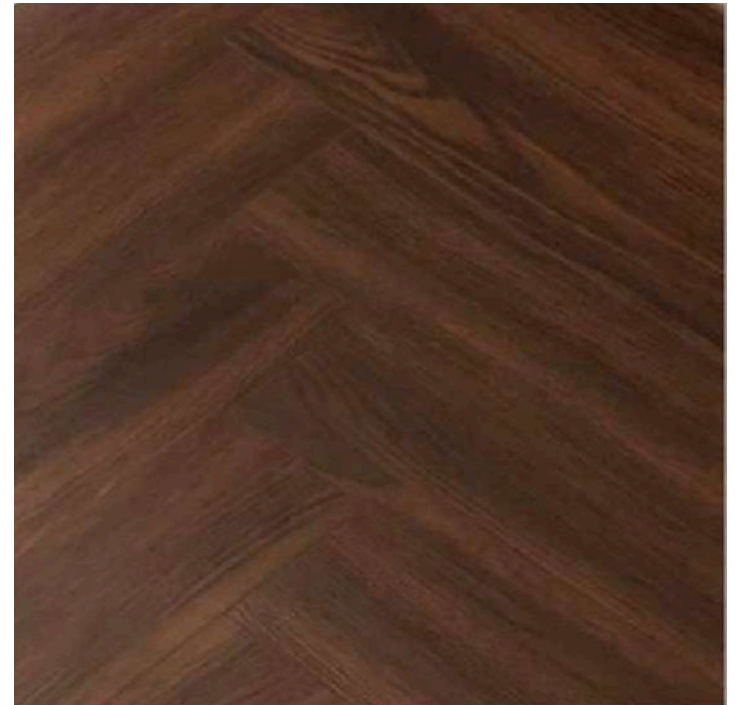

AFRICAN WENGE - 7022