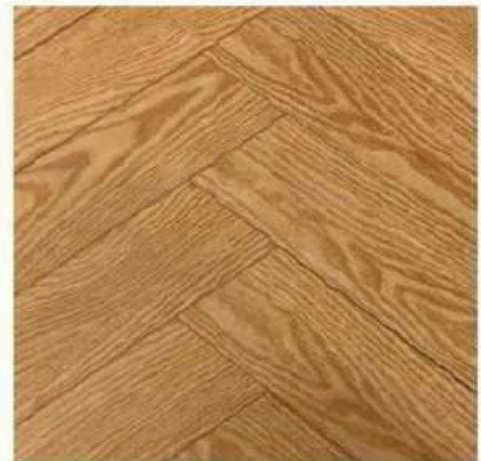

GRID FLOORS
PRIVATE LIMITED
luxury flooring

EXCLUSIVE WOOD FLOORING

IMPERIAL HERRINGBONE

IMPERIAL HERRINGBONE

Herringbone is a classic European pattern that is made from blocks and assembled on a right angle that creates the typical V shape. Our IMPERIAL Herringbone Flooring is inspired from modern art & urban tones to create a visual masterpiece for your floors. With our new range, we let the DESIGN speak for itself. IMPERIAL Herringbone Flooring have a rich history as a traditional floor pattern introduced in Europe & offers the versatility of multi pattern installation. Our IMPERIAL Collection will not only add luxury to your décor but also add a touch of prestige to your interior space.

BLUE SAPPHIRE - 7025

TEXAS BROWN - 7026

AMERICAN OAK - 7024

SMOKED OAK - 7027

GRID FLOORS
PRIVATE LIMITED

luxury flooring

*Imperial
Herringbone
Flooring*

AFRICAN WENGE - 7022