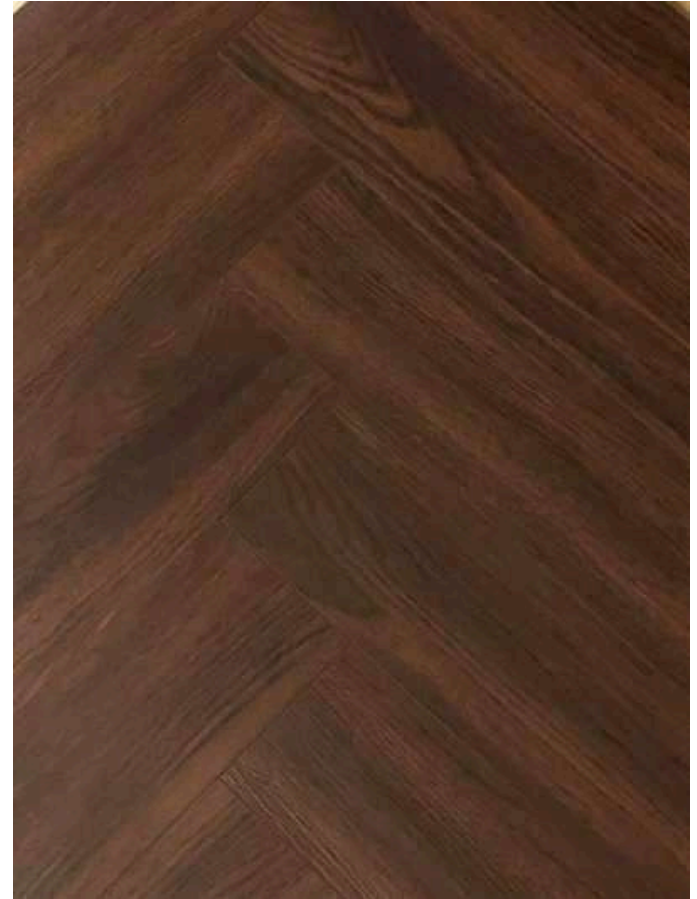

GRID FLOORS
PRIVATE LIMITED
luxury flooring

EXCLUSIVE WOOD FLOORING

IMPERIAL HERRINGBONE

IMPERIAL HERRINGBONE

Herringbone is a classic European pattern that is made from blocks and assembled on a right angle that creates the typical V shape. Our IMPERIAL Herringbone Flooring is inspired from modern art & urban tones to create a visual masterpiece for your floors. With our new range, we let the DESIGN speak for itself. IMPERIAL Herringbone Flooring have a rich history as a traditional floor pattern introduced in Europe & offers the versatility of multi pattern installation. Our IMPERIAL Collection will not only add luxury to your décor but also add a touch of prestige to your interior space.

BLUE SAPPHIRE - 7025

TEXAS BROWN - 7026

AMERICAN OAK - 7024

SMOKED OAK - 7027

GRID FLOORS
PRIVATE LIMITED

luxury flooring

*Imperial
Herringbone
Flooring*

AFRICAN WENGE - 7022

BLUE SAPPHIRE -7025

TEXAS BROWN -7026

AMERICAN OAK-7024

SMOKED OAK -7027

AFRICAN WENGE -7022

10mm | Herringbone AC5

AFRICAN WENGE
(7022)

600 X 100 X 10MM