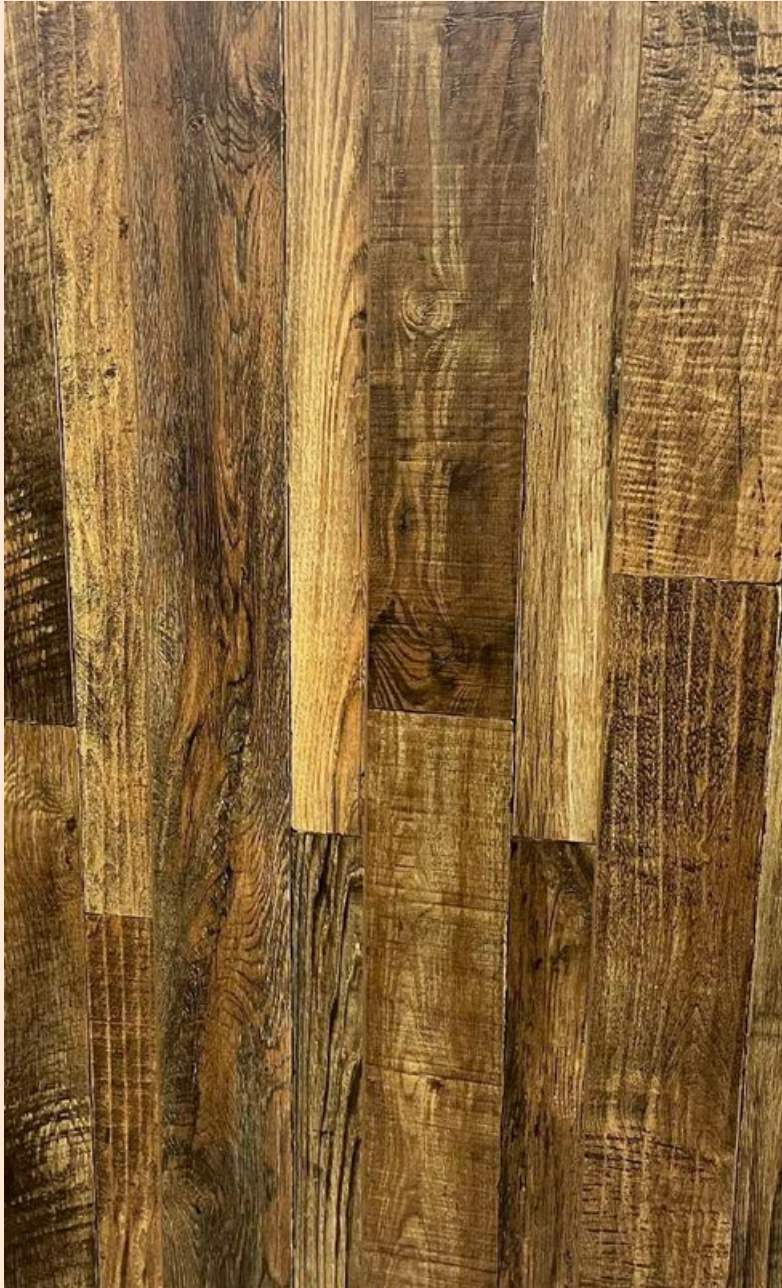

GRID FLOORS Wooden Flooring has exceptional power to brighten up
the interior space with its rustic wood grain surface.

Our GRID FLOORS Collection offers wide planks, with lively wood
decors, raw & rustic and brings bold elegance into your interior.

Bring your floor to life with GRID FLOORS Wooden Flooring.

GRID FLOORS
PRIVATE LIMITED
luxury flooring

GRID FLOORS WOODEN FLOORING

1215x 196mm x8mm| GRID FLOORS Wooden Flooring

| 8MM Thickness | AC5 | 10 Planks/Box| 25.62 Sq.ft/Box|

| V Groove | Natural Wood Grain Textures|

Rustic Wood Grain Surface | UnilinClick Locking System|

8mm AC5

Forest Oak
9017

Rustic Wood Grain Surface

GRID FLOORS
PRIVATE LIMITED
luxury flooring

8mm AC5

Chestnut Coffee 9016

Rustic Wood Grain Surface

GRID FLOORS
PRIVATE LIMITED
luxury flooring

8mm AC5

Tuscan Walnut 9018

Rustic Wood Grain Surface

GRID FLOORS
PRIVATE LIMITED
luxury flooring

8mm AC5

Hickory Wenge 9019