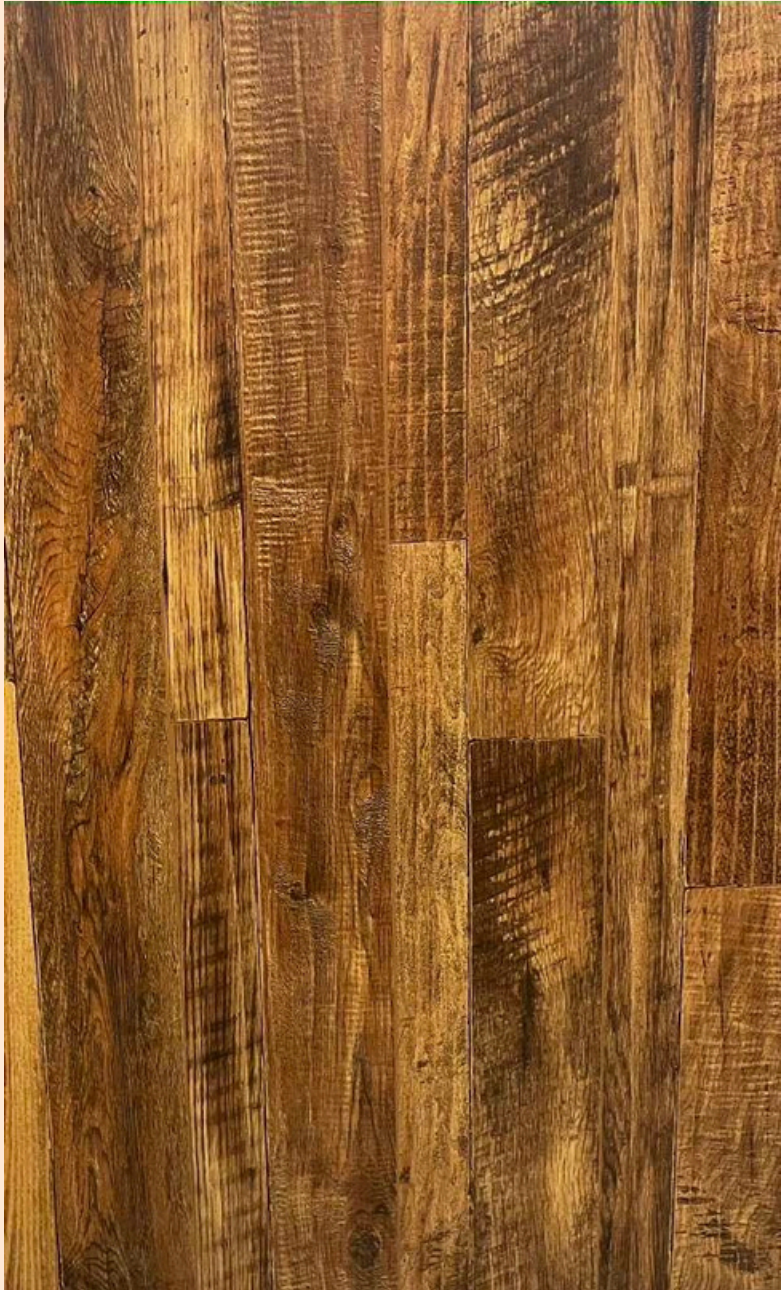

GRID FLOORS Wooden Flooring has exceptional power to brighten up
the interior space with its rustic wood grain surface.

Our GRID FLOORS Collection offers wide planks, with lively wood
decors, raw & rustic and brings bold elegance into your interior.

| V Groove | Natural Wood Grain Textures|

Rustic Wood Grain Surface | UnilinClick Locking System|

8mm AC5

Forest Oak
9017

Rustic Wood Grain Surface

GRID FLOORS
PRIVATE LIMITED
luxury flooring

8mm AC5

Chestnut Coffee 9016

Rustic Wood Grain Surface

GRID FLOORS
PRIVATE LIMITED
luxury flooring

8mm AC5

Tuscan Walnut 9018

Rustic Wood Grain Surface

GRID FLOORS
PRIVATE LIMITED
luxury flooring

8mm AC5

Hickory Wenge 9019