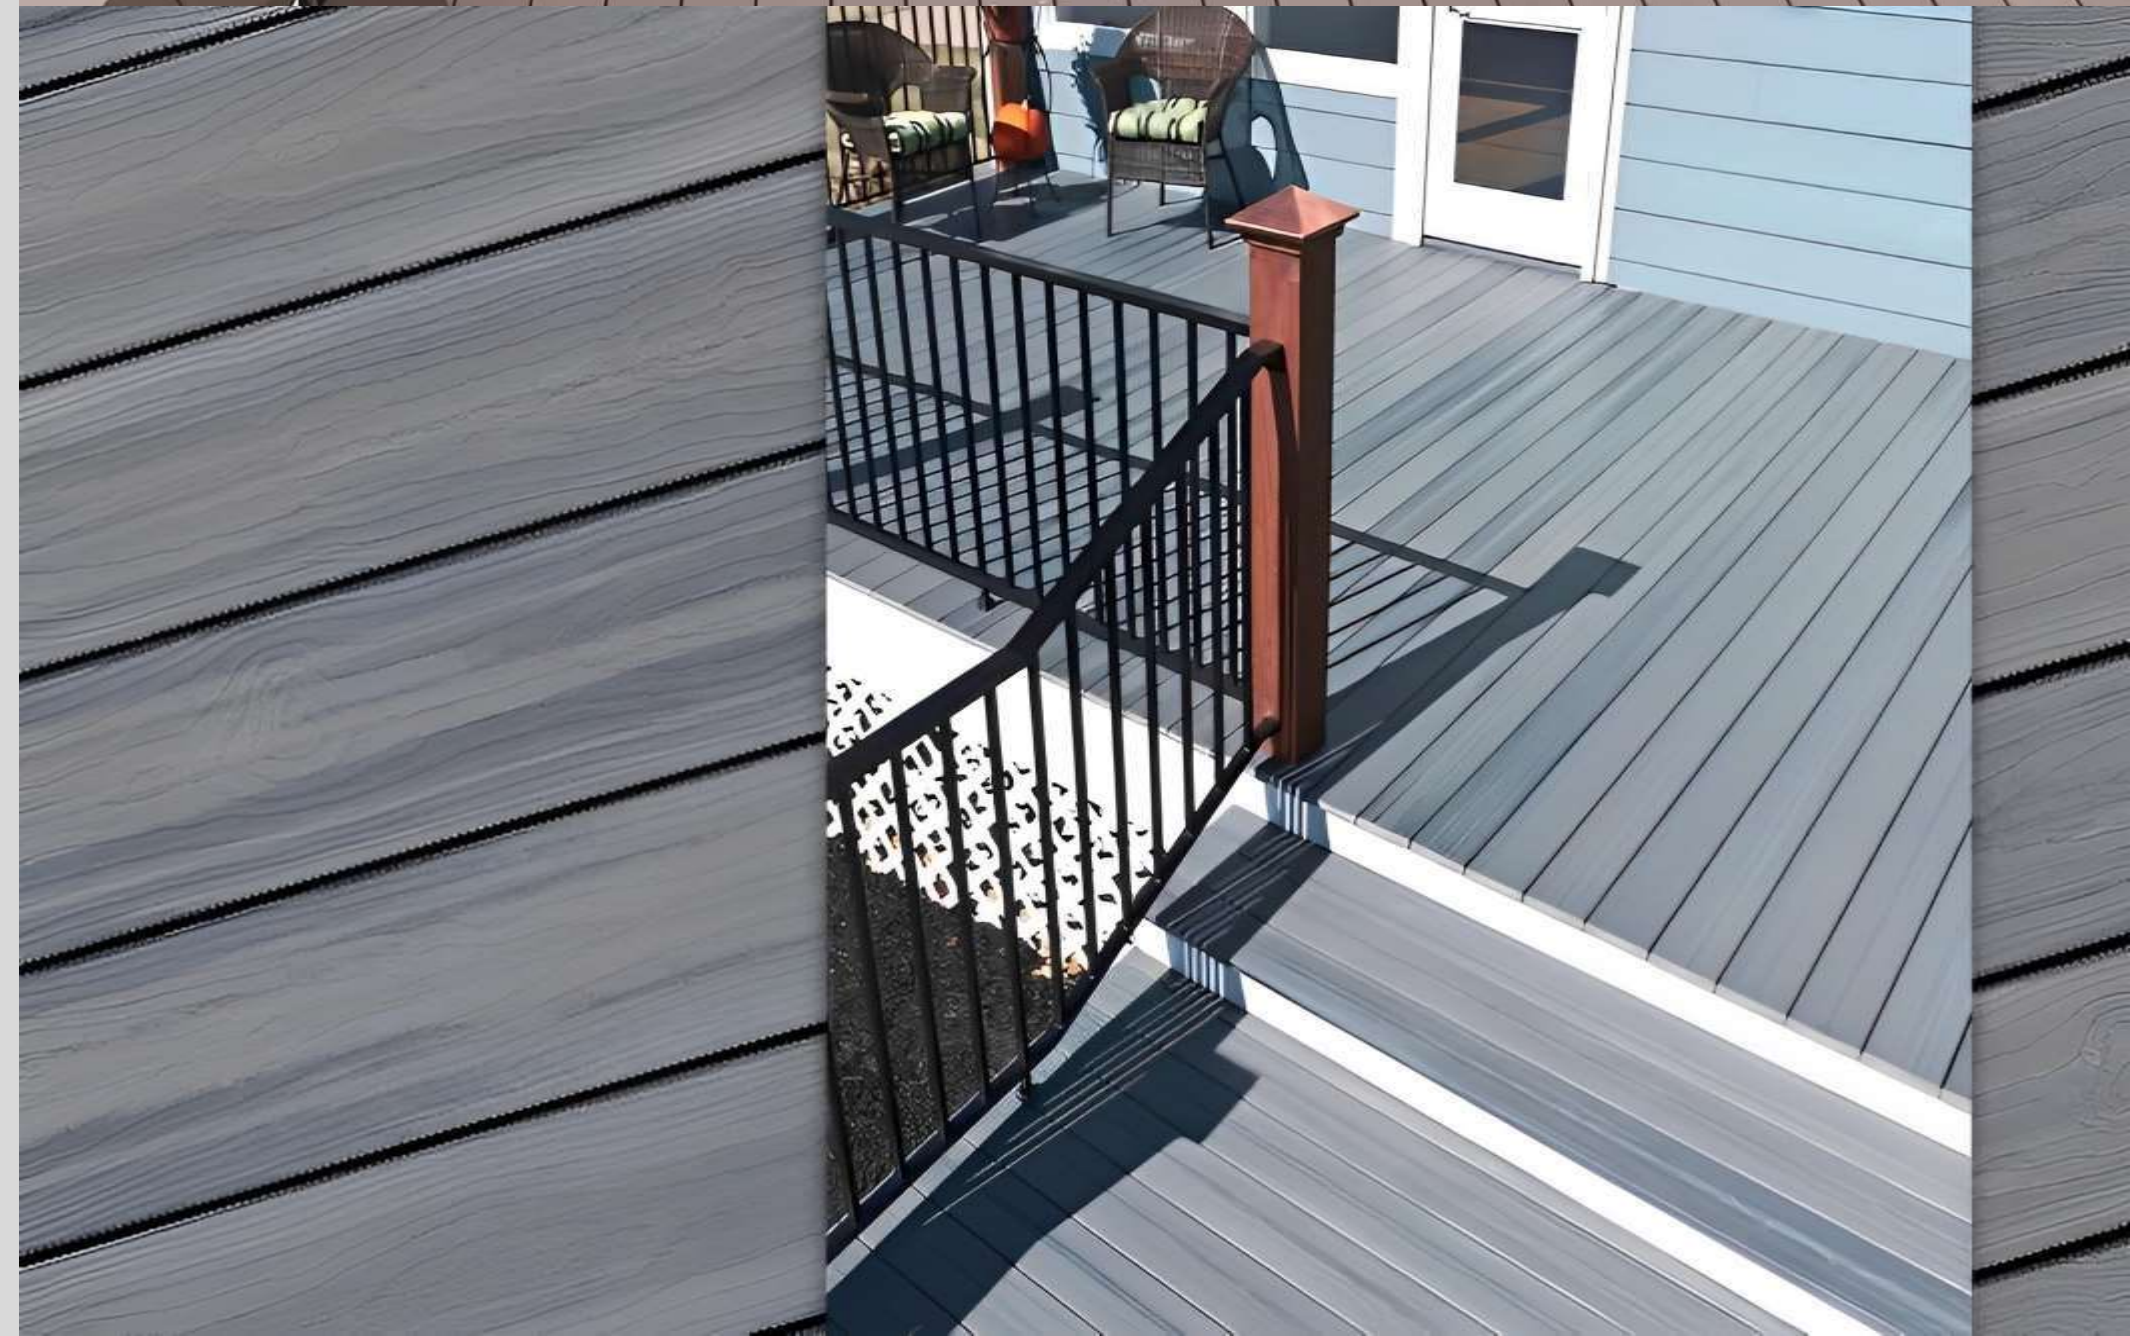

Please contact the manufacturer to understand if this clip is approved to be installed in your area.

STARTING CLIP

Setting the first board is easy using New Tech Wood's MG-3 Starting clip. They're invisible, easy to install, and these clips last and last so you don't have to worry or fuss over your new installation.

END CAPS

When you employ our lightweight, hollow core decking, these end caps finish the job, creating a clean, look that's guaranteed to last for years to come.

GRID FLOORS
PRIVATE LIMITED
luxury flooring