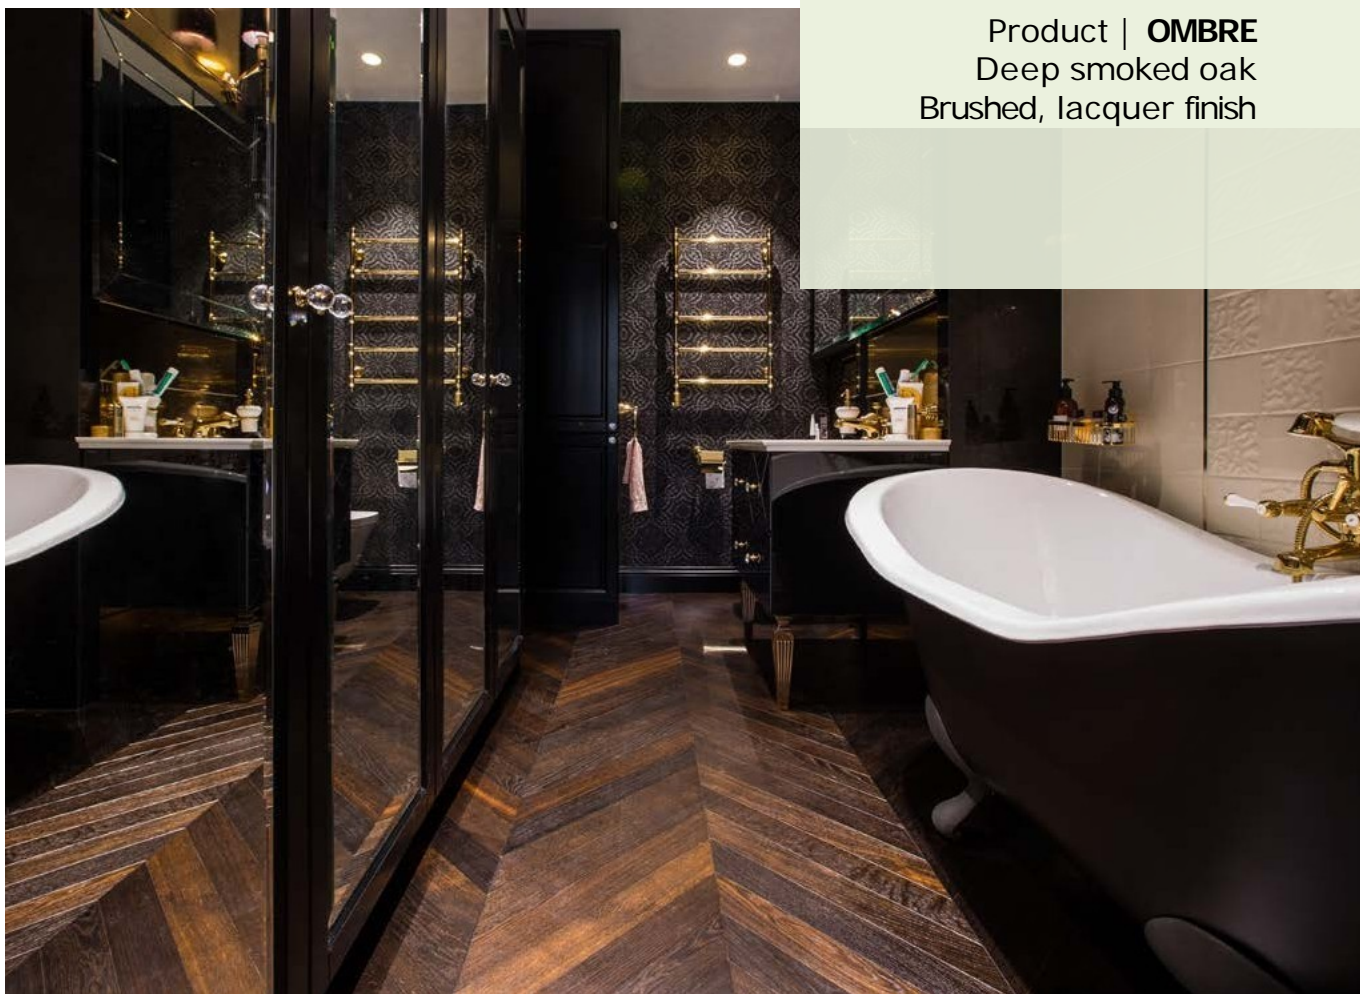

CHEVRON 90 x 610

Product | **OMBRE**
Deep smoked oak
Brushed, lacquer finish