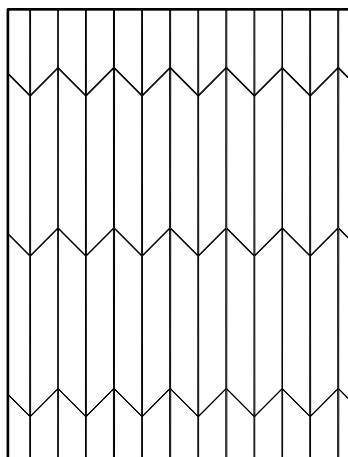

CHEVRON

PATTERN

GRID FLOORS
PRIVATE LIMITED
luxury flooring

DIMENSIONS

90 x 610 mm

Thickness

10 mm (4+6 plywood)

120 x 880 mm

Thickness

10 mm (4+6 plywood)

INSTALLATION METHODS

GRADINGS

Select

Typically, select grade has no knots or these will be of minimal size. Mainly no sapwood. There will be a relatively small amount of colour variation in the timber itself.

Natur

Typically, this grade will have a mix of almost select boards with other planks which have more pin knots and knots up to 15 mm size. Expect some variation in tone from heartwood. Mainly no sapwood or these will be of minimal defects, if any at all.

Chevron size 120 x 880 mm

CHEVRON 90 x 610

Product | **BAXTER**
Light smoked oak
Sanded, oil finish

CHEVRON 90 x 610

Product | **OMBRE**
Deep smoked oak
Brushed, lacquer finish

CHEVRON 90 x 610

Product | **BROWNIE**
Medium Smoked Oak
Brushed, lacquer finish