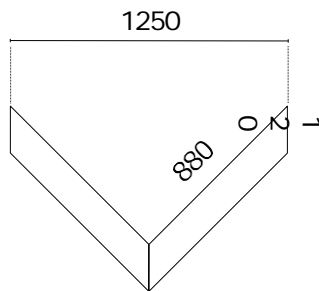

CHEVRON

PATTERN

GRID FLOORS
PRIVATE LIMITED
luxury flooring

DIMENSIONS

90 x 610 mm

Thickness

10 mm (4+6 plywood)

120 x 880 mm

Thickness

10 mm (4+6 plywood)

INSTALLATION METHODS

GRADINGS

Select

Typically, select grade has no knots or these will be of minimal size. Mainly no sapwood. There will be a relatively small amount of colour variation in the timber itself.

Natur

Typically, this grade will have a mix of almost select boards with other planks which have more pin knots and knots up to 15 mm size. Expect some variation in tone from heartwood. Mainly no sapwood or these will be of minimal defects, if any at all.

Chevron size 120 x 880 mm

CHEVRON 90 x 610

Product | **BAXTER**
Light smoked oak
Sanded, oil finish

CHEVRON 90 x 610

Product | **OMBRE**
Deep smoked oak
Brushed, lacquer finish

CHEVRON 90 x 610

Product | **BROWNIE**
Medium Smoked Oak
Brushed, lacquer finish