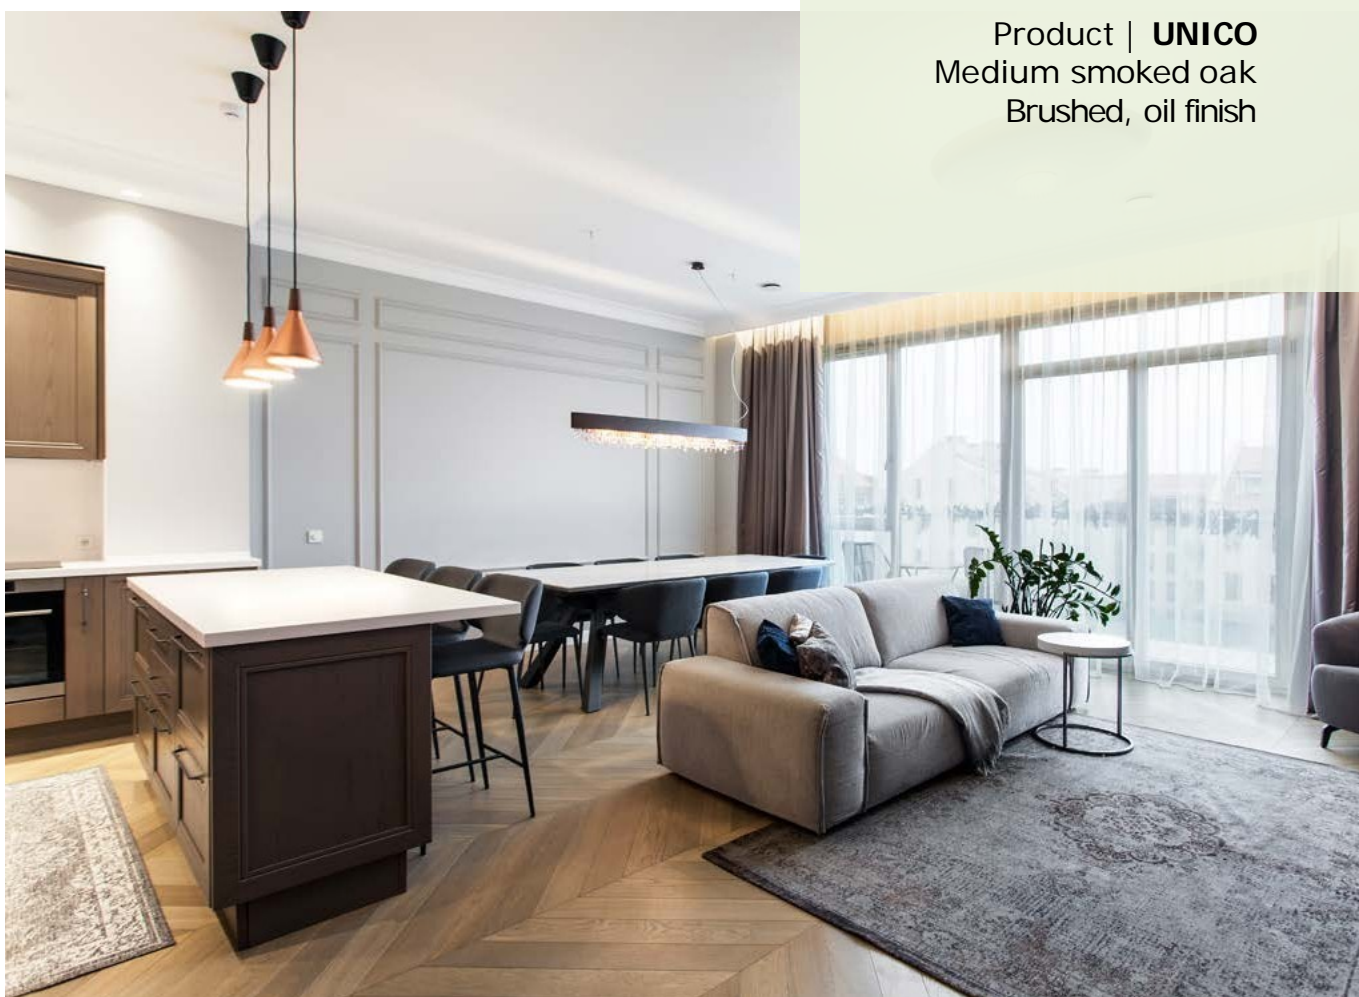

CHEVRON 120 x 880

Product | **BAXTER**
Smoked oak
Sanded, oil finish

CHEVRON 120 x 880

Product | **UNICO**
Medium smoked oak
Brushed, oil finish

GRID FLOORS PVT. LTD.

Contact Us: +919810261926

Email Id: Info@gridfloors.com