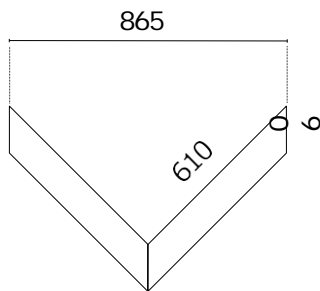

CHEVRON

PATTERN

GRID FLOORS
PRIVATE LIMITED
luxury flooring

DIMENSIONS

90 x 610 mm

Thickness

10 mm (4+6 plywood)

120 x 880 mm

Thickness

10 mm (4+6 plywood)

INSTALLATION METHODS

GRADINGS

Select

Typically, select grade has no knots or these will be of minimal size. Mainly no sapwood. There will be a relatively small amount of colour variation in the timber itself.

Natur

Typically, this grade will have a mix of almost select boards with other planks which have more pin knots and knots up to 15 mm size. Expect some variation in tone from heartwood. Mainly no sapwood or these will be of minimal defects, if any at all.

Chevron size 120 x 880 mm

CHEVRON 90 x 610

Product | **BAXTER**
Light smoked oak
Sanded, oil finish

CHEVRON 90 x 610

Product | **OMBRE**
Deep smoked oak
Brushed, lacquer finish

CHEVRON 90 x 610

Product | **BROWNIE**
Medium Smoked Oak
Brushed, lacquer finish