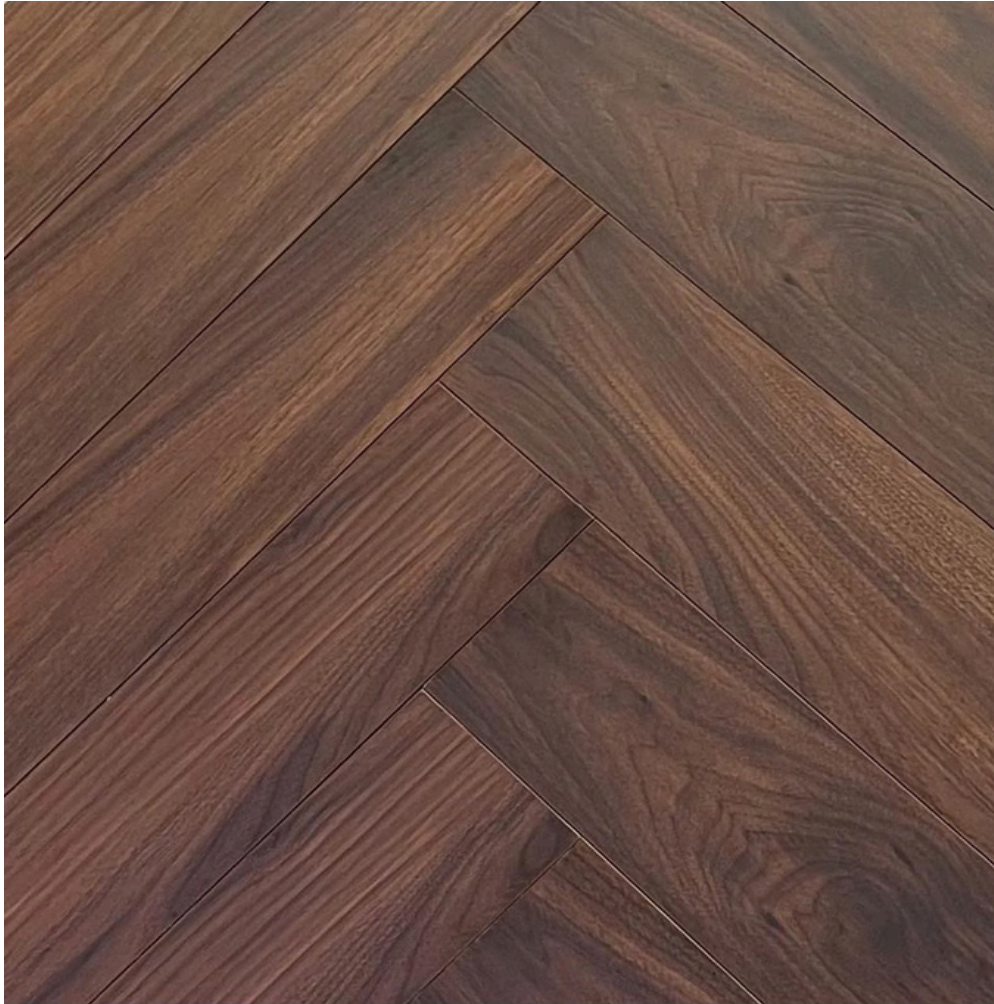

12mm AC5

Mocha Brown 9051

808 X 125 X 12MM Box Area

21.74 Sq.ft/Box

Herringbone Wooden Flooring